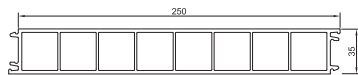

- *Colourfast*
- *Hygienic*
- *Chemical resistant*
- *Accurate and custom-sized without residue*
- *Variable lengths possible*
- *Individually assembled sets*

Alfa

WP1964 - 750 x 35 mm

WP1974 - 620 x 35 mm

WP1931 - 500 x 35 mm

WP1926 - 500 x 35 mm

WP1904 - 250 x 35 mm

WP1903 - 250 x 35 mm

WP1933 - 100 x 35 mm

WP1894 - 100 x 35 mm

WP35H - H 35 mm

WP1897 - 70 x 35 mm