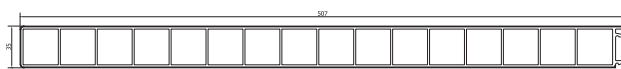

- *Colourfast*
- *Hygienic*
- *Chemical resistant*
- *Accurate and custom-sized without residue*
- *Variable lengths possible*
- *Individually assembled sets*

Alfa

WP1964 - 750 x 35 mm

WP1974 - 620 x 35 mm

WP1931 - 500 x 35 mm

WP1926 - 500 x 35 mm

WP1904 - 250 x 35 mm

WP1903 - 250 x 35 mm

WP1933 - 100 x 35 mm

WP1894 - 100 x 35 mm

WP35H - H 35 mm

WP1897 - 70 x 35 mm